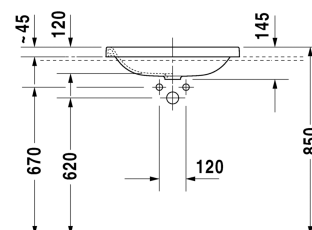

DuraStyle Vanity basin # 0372600000

| < 600 mm > |

Vanity basin	Dimension	Weight	Order number
countertop basin, without overflow, without tap platform, 600 mm			
Colors			
00 White Alpin			
Variant			
☒	600 x 430 mm	9.500 kilogram	0372600000
Sanitary ceramics with the special WonderGliss surface finish will remain clean and attractive-looking for a long time to come. When ordering WonderGliss please add a "1" as eleventh digit to the model number.			
Accessory			
Slotted waste for washbasins without overflow	50 mm	0.300 kilogram	005024
Suitable products			
Vanity unit wall-mounted 1 pull-out compartment, countertop including one cut-out, for 1 vanity basin central, 800 x 550 mm	800 x 550 mm		KT6794
Vanity unit wall-mounted 1 pull-out compartment, countertop including one cut-out, for 1 vanity basin central, 1000 x 550 mm	1000 x 550 mm		KT6795
Vanity unit wall-mounted 1 pull-out compartment, countertop including one cut-out, for 1 vanity basin central, 1200 x 550 mm	1200 x 550 mm		KT6796
Vanity unit wall-mounted 2 pull-out compartments, 1 countertop with one cut-out or two cut-outs, for 1 or 2 vanity basin(s), 1400 x 550 mm	1400 x 550 mm		KT6797 B/L/R
Vanity unit wall-mounted 2 drawers, upper drawer including cut-out for siphon and siphon cover, countertop including one cut-out, for 1 vanity basin central, 800 x 550 mm	800 x 550 mm		KT6754
Vanity unit wall-mounted 2 drawers, upper drawer including cut-out for siphon and siphon cover, countertop including one cut-out, for 1 vanity basin central, 1000 x 550 mm	1000 x 550 mm		KT6755
Vanity unit wall-mounted 2 drawers, upper drawer including cut-out for siphon and siphon cover, countertop including one cut-out, for 1 vanity basin central, 1200 x 550 mm	1200 x 550 mm		KT6756