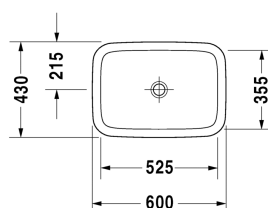

DuraStyle Vanity basin # 0372600000

| < 600 mm > |

Vanity basin	Dimension	Weight	Order number
countertop basin, without overflow, without tap platform, 600 mm			
Colors			
00 White Alpin			
Variant			
☒	600 x 430 mm	9.500 kilogram	0372600000
Sanitary ceramics with the special WonderGliss surface finish will remain clean and attractive-looking for a long time to come. When ordering WonderGliss please add a "1" as eleventh digit to the model number.			
Accessory			
Slotted waste for washbasins without overflow	50 mm	0.300 kilogram	005024
Suitable products			
Vanity unit wall-mounted 1 pull-out compartment, countertop including one cut-out, for 1 vanity basin central, 800 x 550 mm	800 x 550 mm		KT6794
Vanity unit wall-mounted 1 pull-out compartment, countertop including one cut-out, for 1 vanity basin central, 1000 x 550 mm	1000 x 550 mm		KT6795
Vanity unit wall-mounted 1 pull-out compartment, countertop including one cut-out, for 1 vanity basin central, 1200 x 550 mm	1200 x 550 mm		KT6796
Vanity unit wall-mounted 2 pull-out compartments, 1 countertop with one cut-out or two cut-outs, for 1 or 2 vanity basin(s), 1400 x 550 mm	1400 x 550 mm		KT6797 B/L/R
Vanity unit wall-mounted 2 drawers, upper drawer including cut-out for siphon and siphon cover, countertop including one cut-out, for 1 vanity basin central, 800 x 550 mm	800 x 550 mm		KT6754
Vanity unit wall-mounted 2 drawers, upper drawer including cut-out for siphon and siphon cover, countertop including one cut-out, for 1 vanity basin central, 1000 x 550 mm	1000 x 550 mm		KT6755
Vanity unit wall-mounted 2 drawers, upper drawer including cut-out for siphon and siphon cover, countertop including one cut-out, for 1 vanity basin central, 1200 x 550 mm	1200 x 550 mm		KT6756